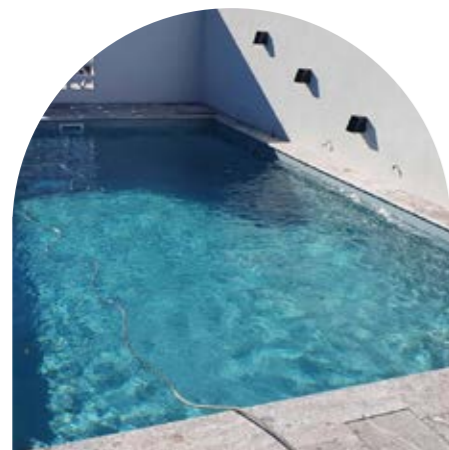

PEBBLE GREY