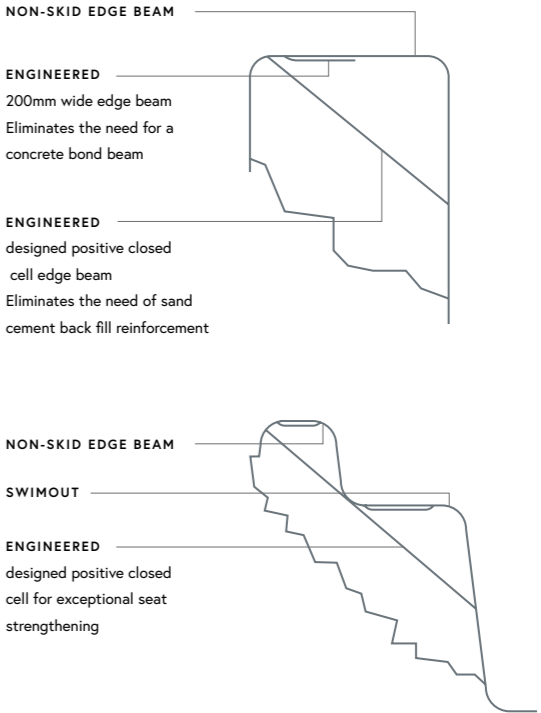

Our pools are manufactured to AS/NZS Standard 1838:1994 using materials approved by Lloyds of London